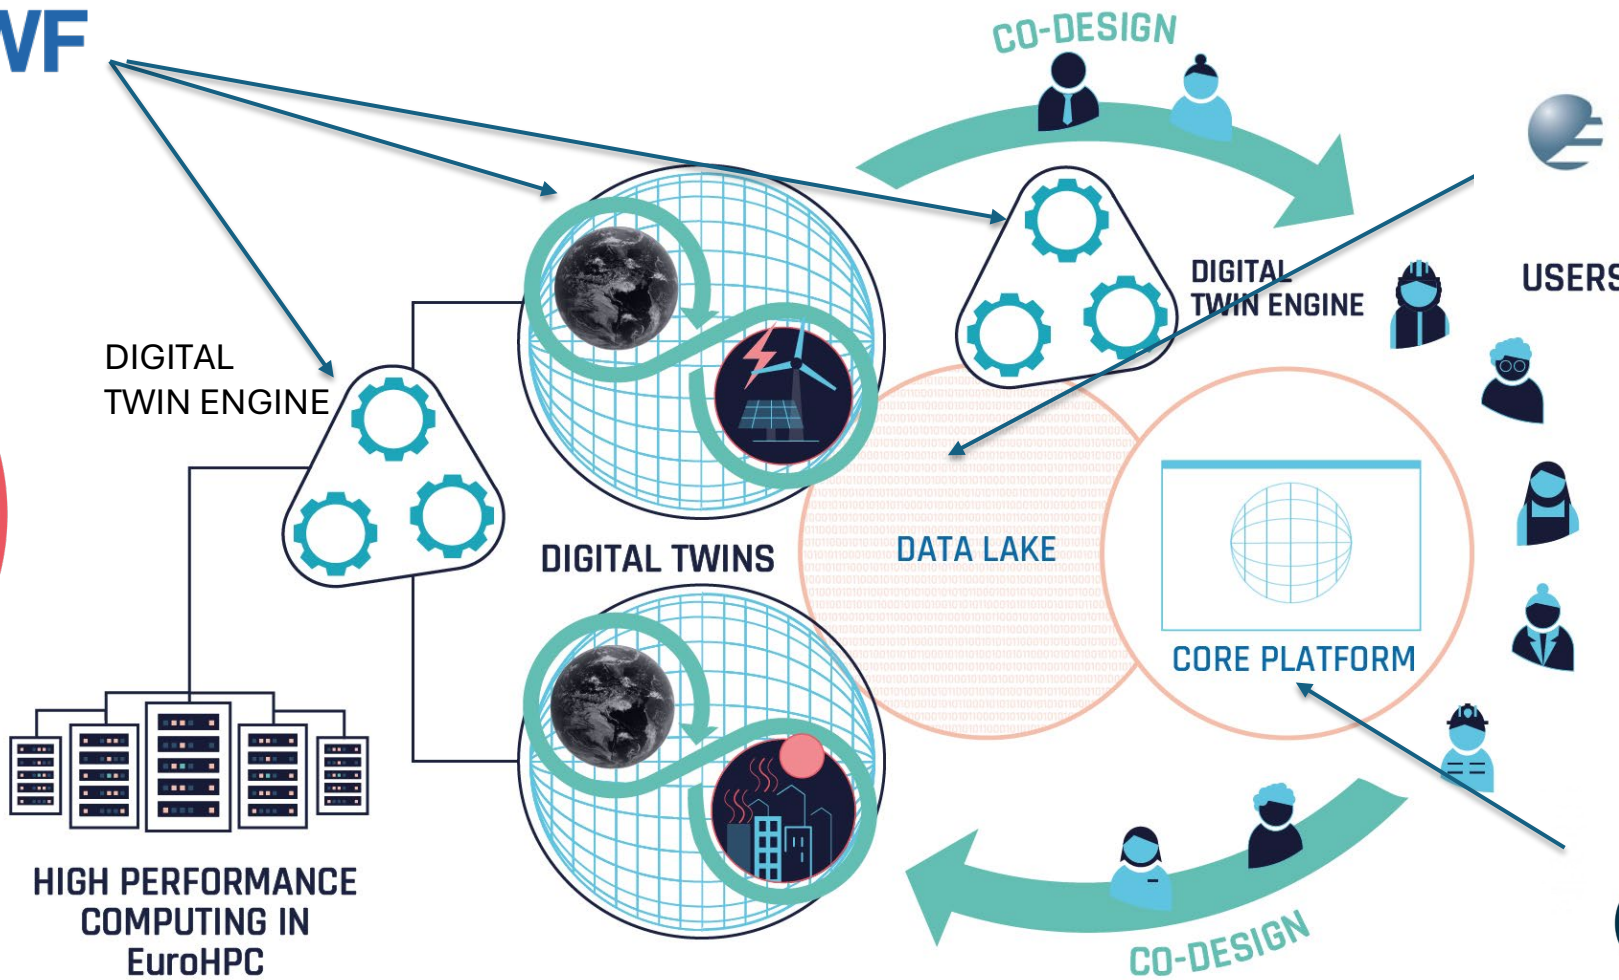

DestinE: A NOVEL INFORMATION SYSTEM

27 Countries
116 Organizations
60 Private/Industry
24 SMEs

The Climate Change Adaptation Digital Twin

Operational production of km-scale multi-decadal climate projections

- 5-10 km resolution
- Global information with local granularity
- Bringing Earth System Models and impact sector models within the same workflow
- Regular production
- Flexible on-demand production

CLIMATE DT: SIMULATION Status

47.5 years at 5 km, 88 years at 10 km